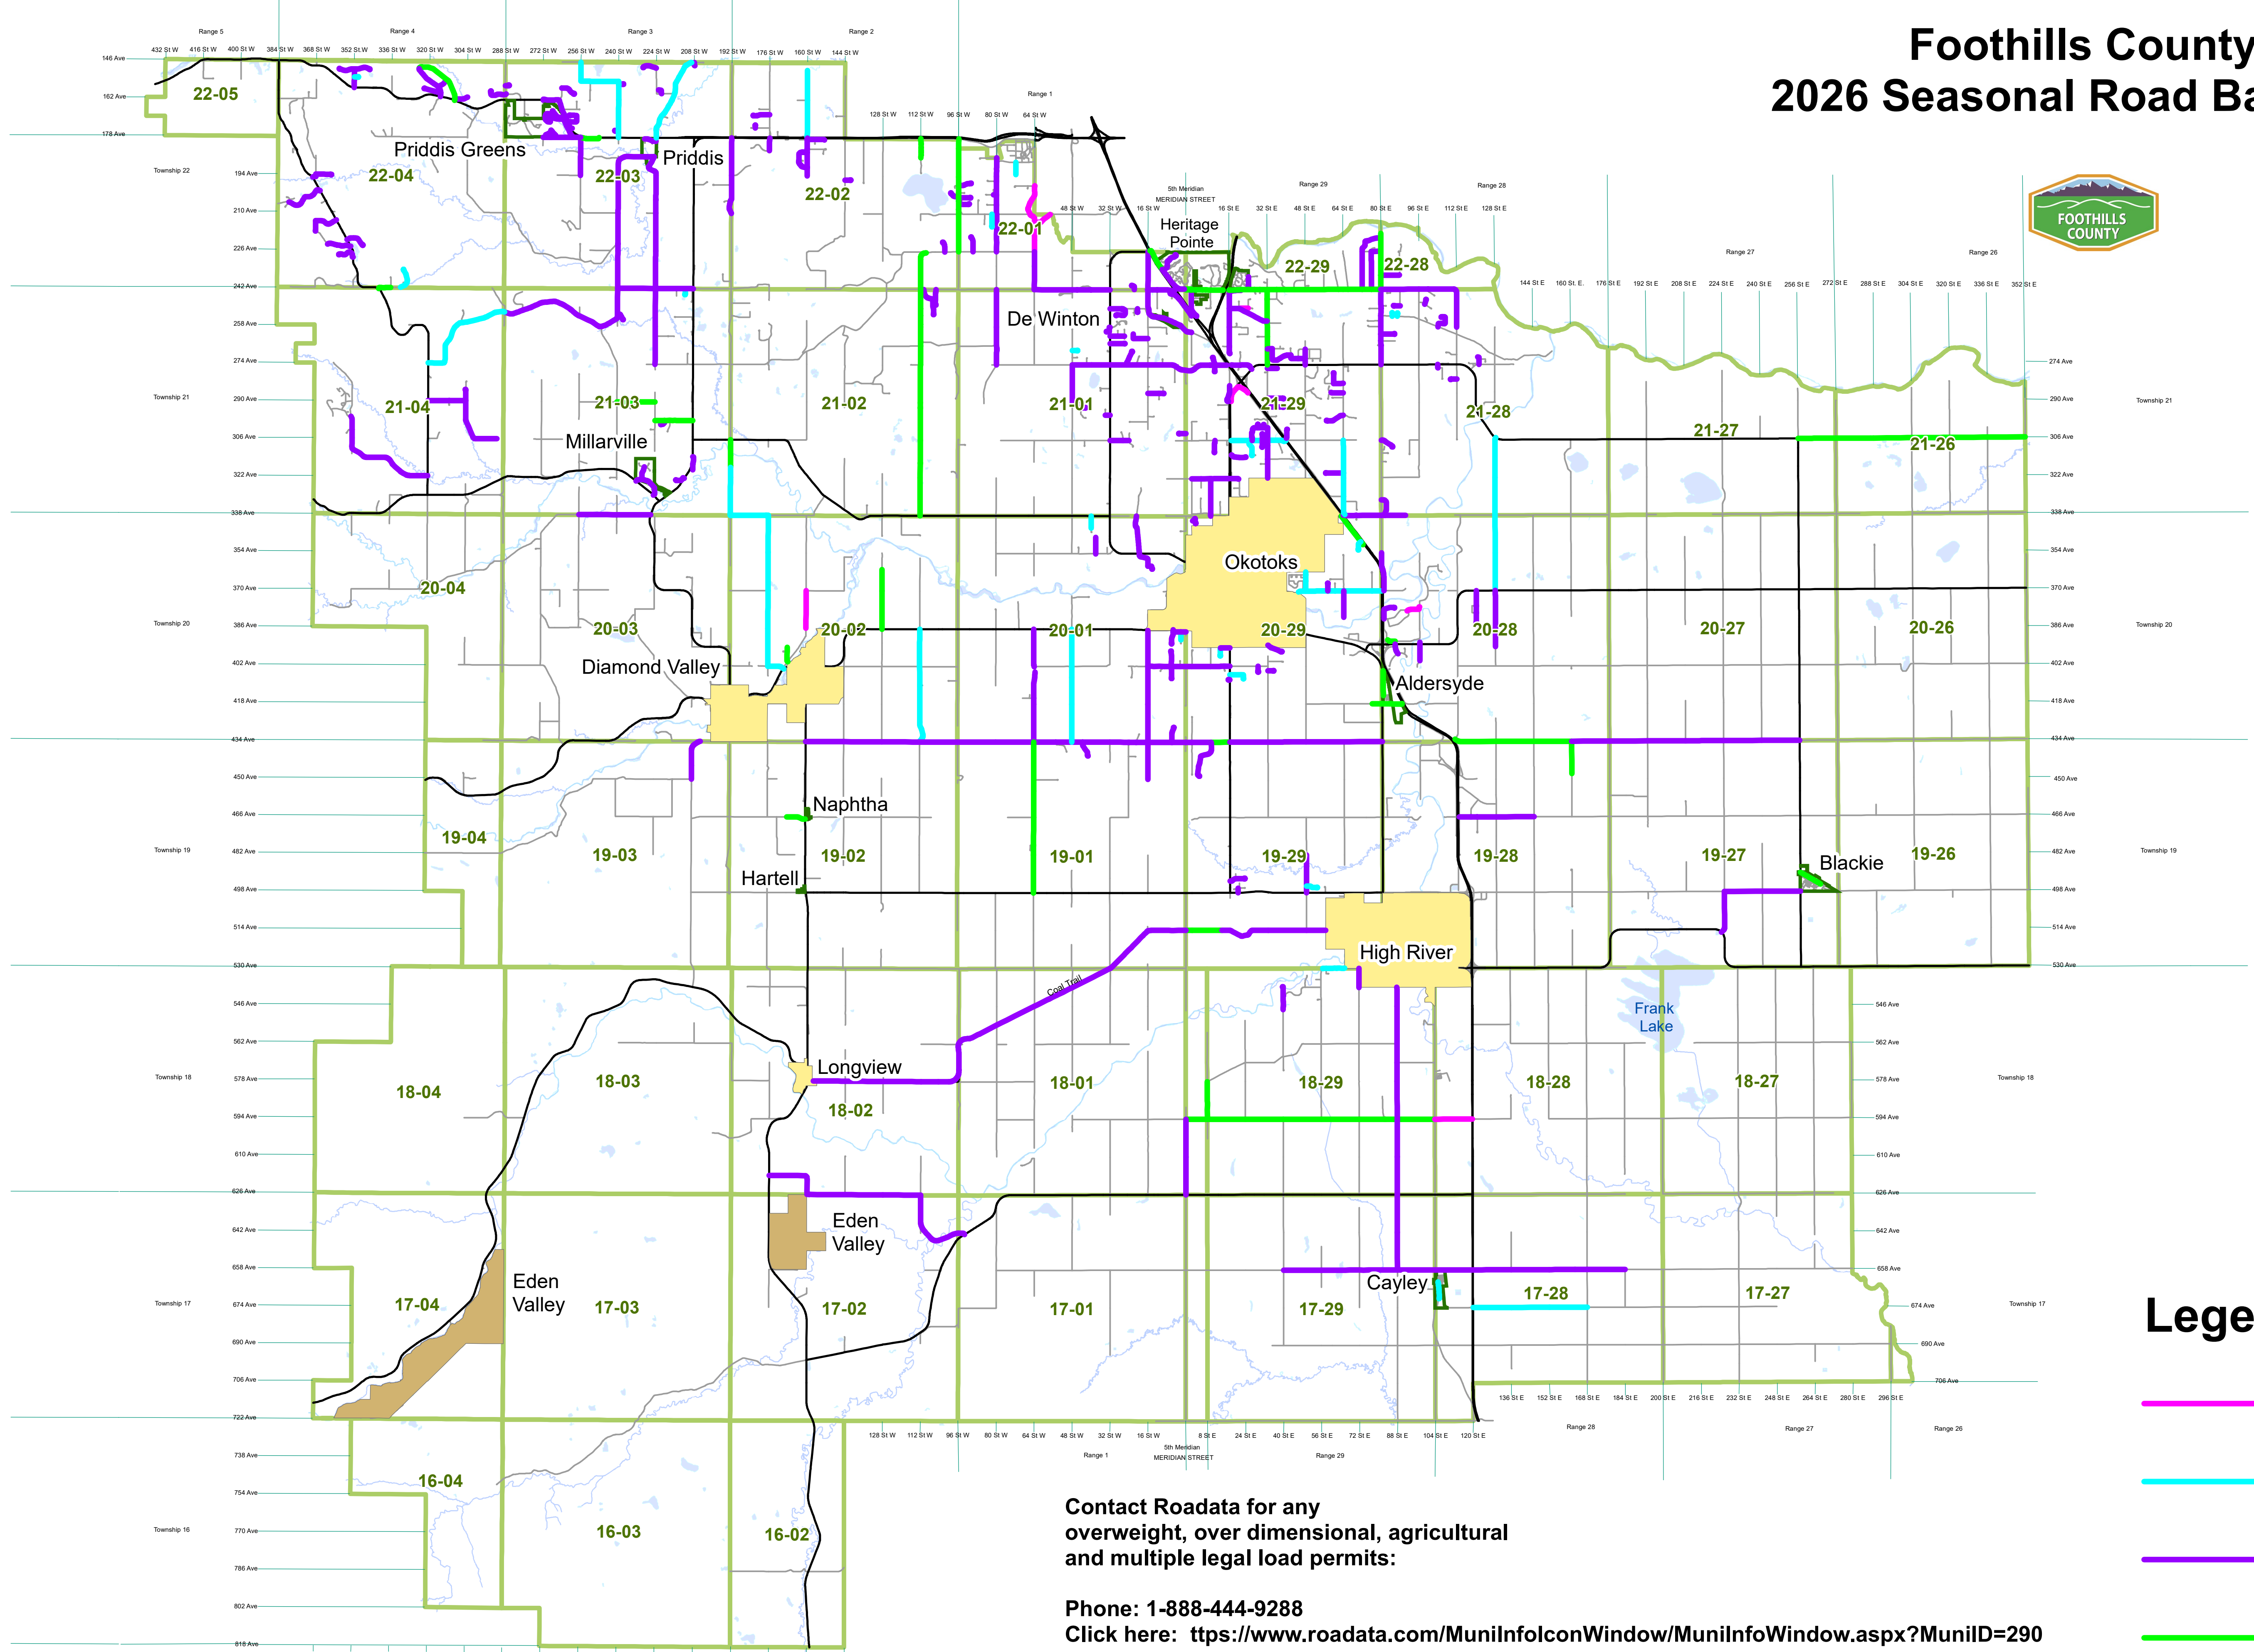

Foothills County 2026 Seasonal Road Ban Map

Legend

- 50%
- 75%
- 90%
- 100%

Contact Roadata for any
overweight, over dimensional, agricultural
and multiple legal load permits:

Phone: 1-888-444-9288

Click here: <https://www.roadata.com/MuniInfolconWindow/MuniInfoWindow.aspx?MuniID=290>