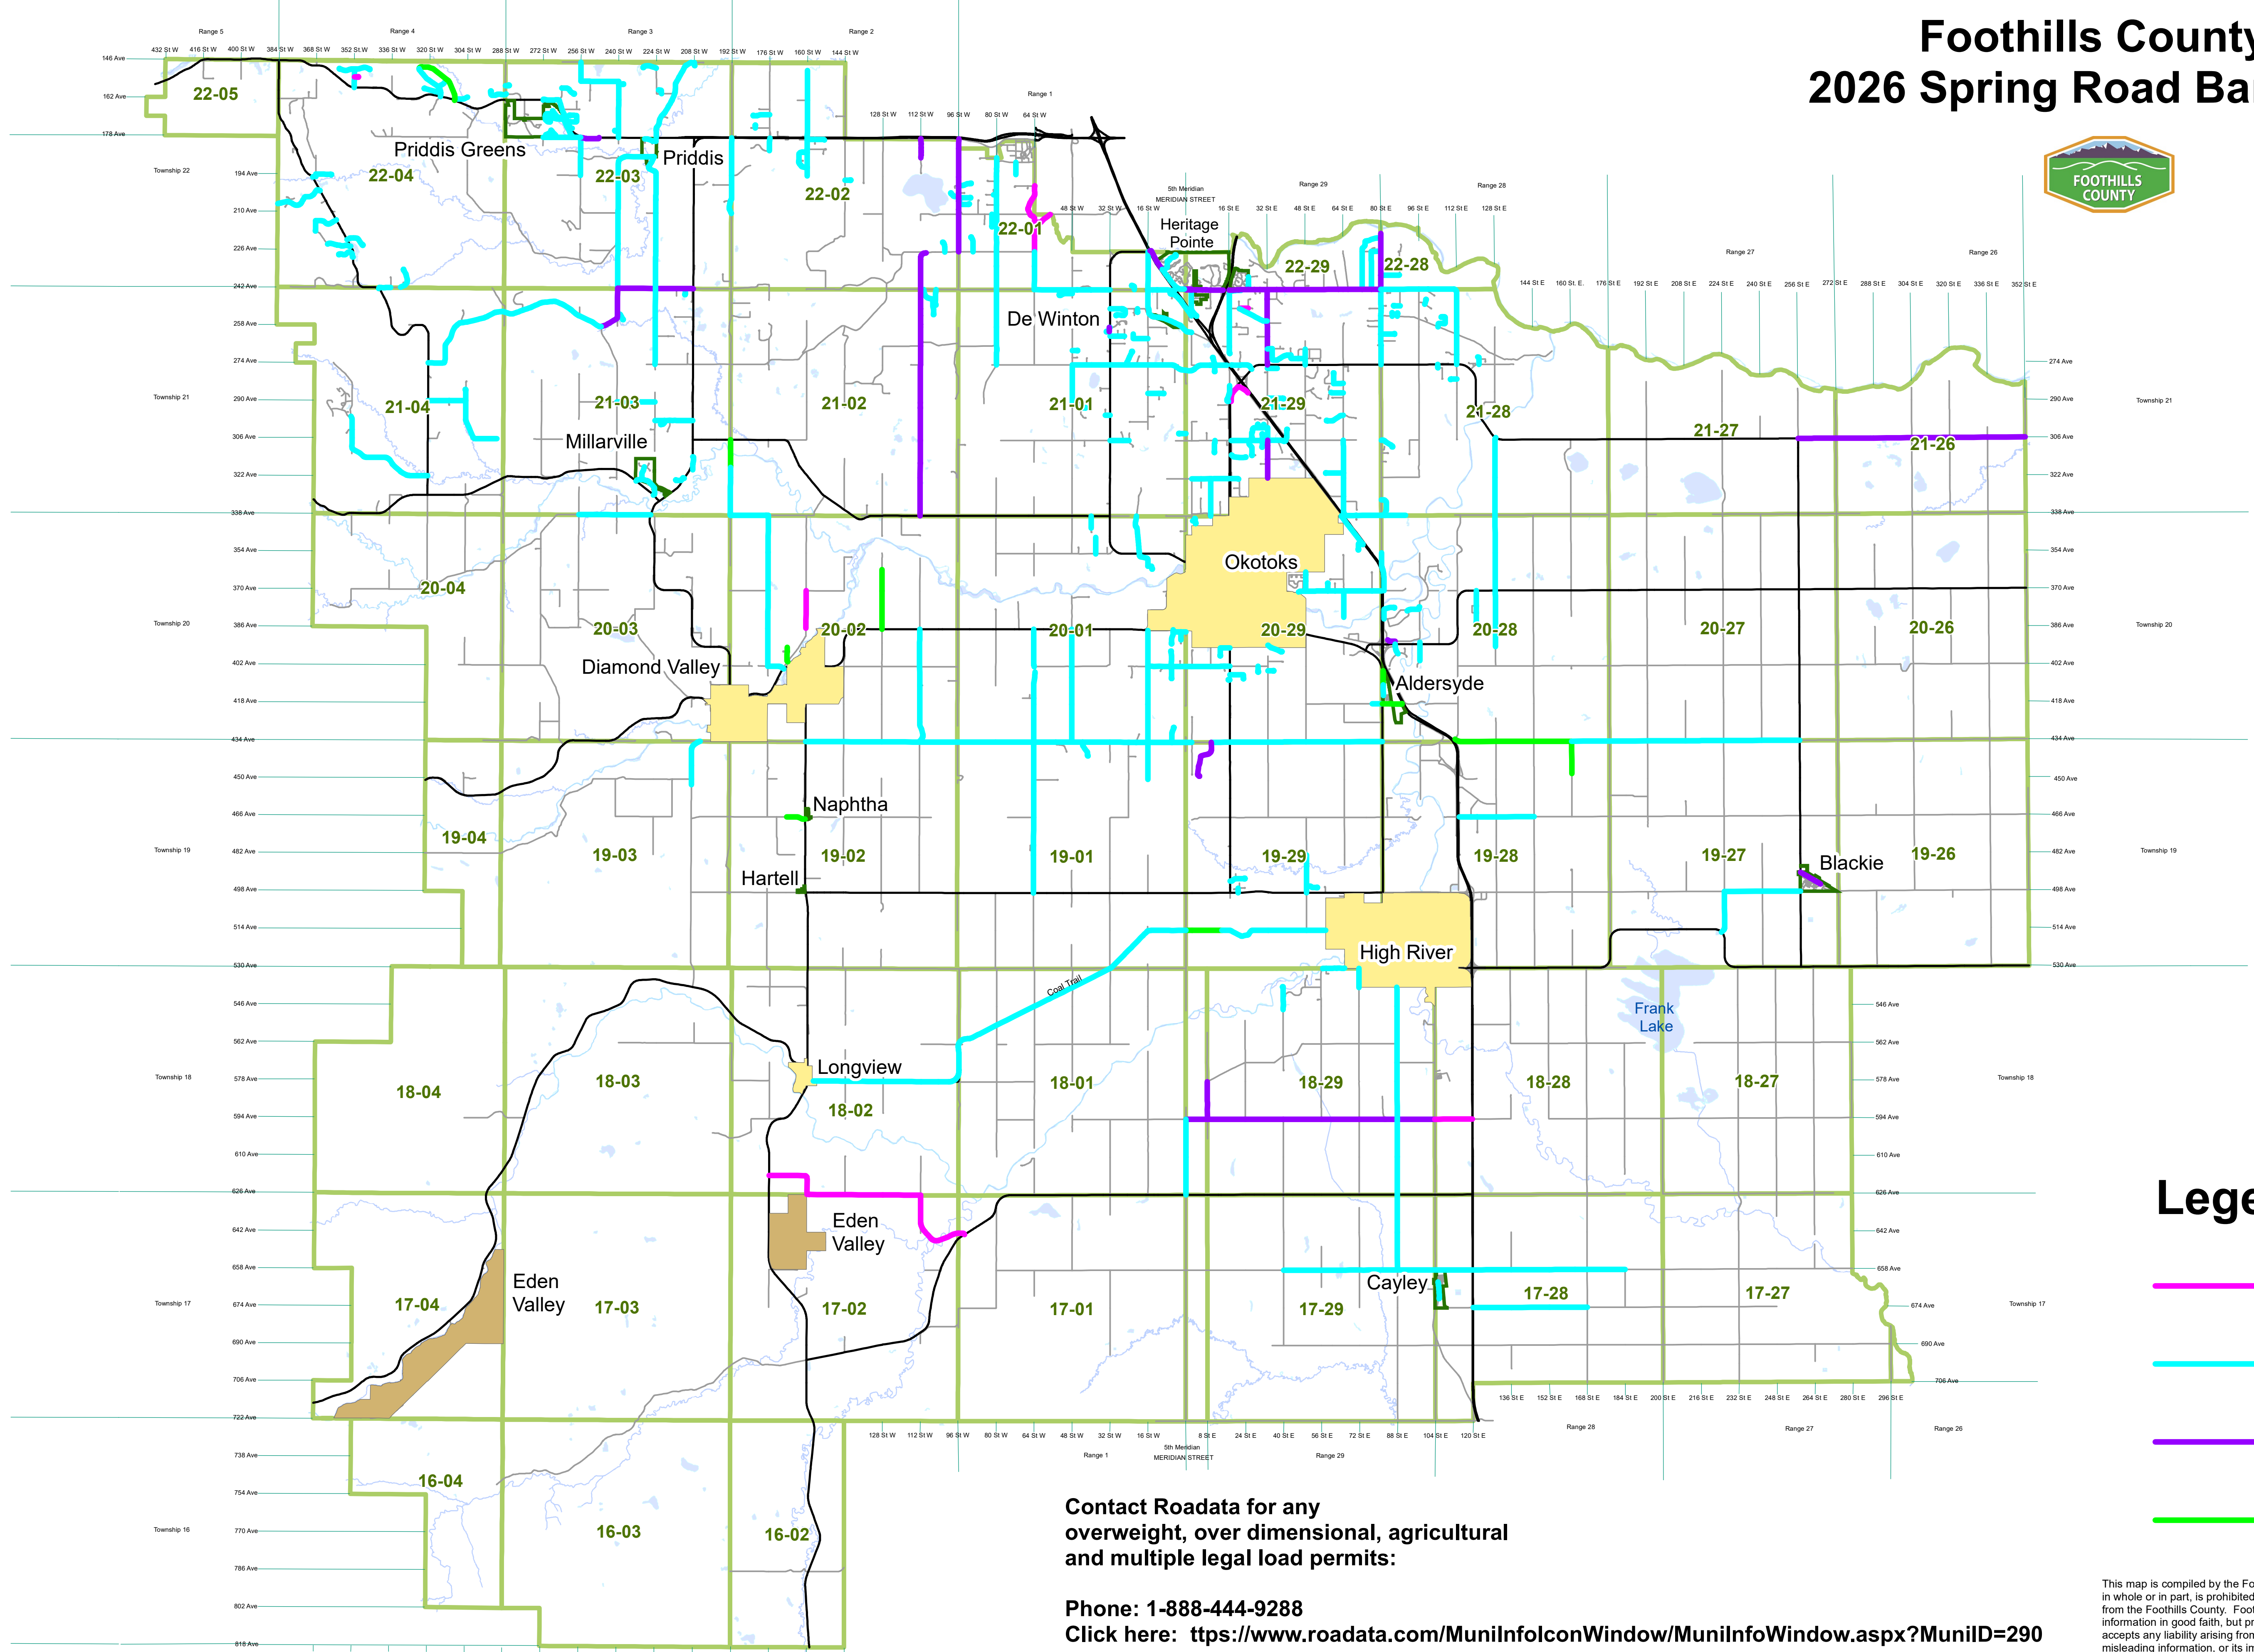

Foothills County 2026 Spring Road Ban Map

Legend

- 50%
- 75%
- 90%
- 100%

Contact Roadata for any
overweight, over dimensional, agricultural
and multiple legal load permits:

Phone: 1-888-444-9288

Click here: <https://www.roadata.com/MuniInfolconWindow/MuniInfoWindow.aspx?MuniID=290>

Data Sources Include Municipal Records and AltaLIS.
© Foothills County 2026