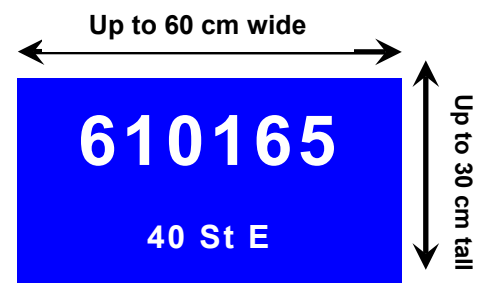

The blue 911 sign at the end of your driveway will not only assist emergency services find you house but can be used by friends and delivery drivers.

Council is encouraging all Foothills County residents to get their 911 address signs to help enhance the quality of emergency services in the Foothills.

Where can I get a sign?

There are a number of local businesses that can make a sign for you; here is a list of several to get you started:

- Signs 'N' Such (Black Diamond) (403) 519-8575
- Moose Mountain General Store (Bragg Creek) (403) 949-3147
- Alberta Traffic Supply (Calgary) (403) 248-3241
- Schultz Signs (High River) (403) 652-7815
- Simply Extreme Signs & Graphics (High River) (403) 278-8465
- Big Pixel Graphics (Okotoks) (403) 862-7907
- Spy Design (Okotoks) (403) 938-2678

I have my sign, now where do I put it?

Your address is assigned to the point where your property joins with the municipal or provincial road. Your blue 911 address sign should be located as close to the approach and the property line as practical for your home or business operation. Please place the sign so it is facing the road, clearly visible and not an obstruction for road grading, snow plowing, or mowing.

If you do not know your 911 address please call the FC office at (403) 652-2341

911 addresses may differ from your mailing address, as they do not have a postal code assigned to them. Please contact Canada Post for your mailing address.

For further information regarding 911 addresses please visit our website at:

www.foothillscountyab.ca (located under Services- Rural Addressing – 911)