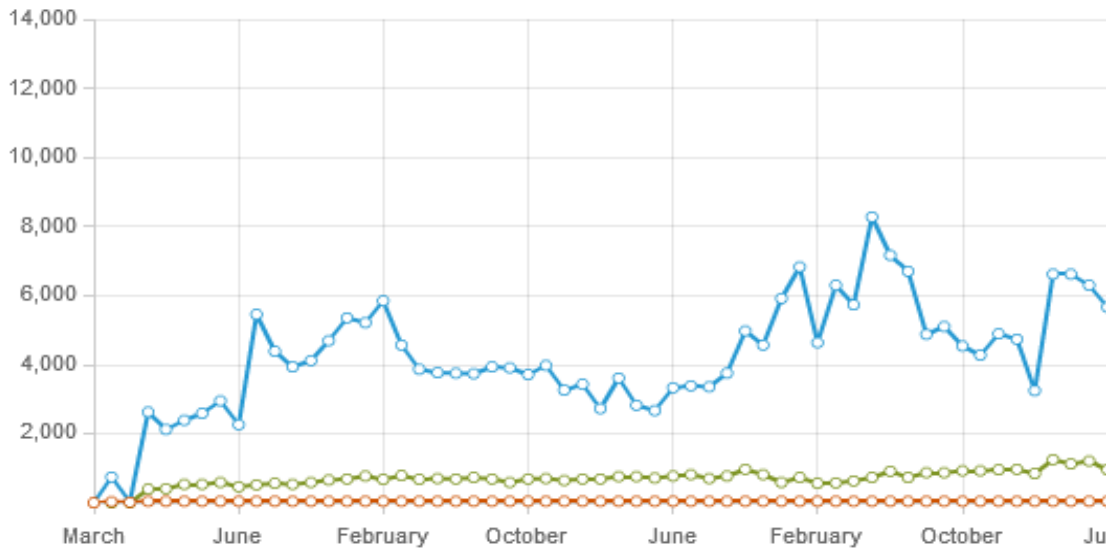

Total 2008 - 2013 **40,578 Yr over Yr +5.7% 261,454**

2014	January	970		4743
	February	848		3251
	March	1253		6624
	April	1131		6623
	May	1211		6295
	June	952		5671
	July	991		5893
	August	994		5923
	September	1049		6122

	October	1235	9560
	November	1202	7087
	December	1044	9604
	total	12,880	77,396

Total 2008 - 2014 **53,763 Yr over YTD +36% 339,692**

2015	January	1231	11156
	February	1141	9168
	March	1400	10637
	April	1277	10392
	May	1405	10209
	June	1378	11364
	July	1171	10512
	August	1297	10311
	September	1219	9470
	October	1262	10613
	November	1378	11075
	December	1324	10137
	total	15,483	125,044

Total 2008 - 2015 **69,505 Yr over YTD +20% 468,540**

2016	January	1390	11851
	February	1290	10570
	March	1242	10352
	April	1246	9373

Website Traffic

Lead Summary

Lead Campaign Performance

Lead Conversion

- Unique Visitors
- Total Hits
- Unique Page Views

Yr over Yr +47%

Yr over Yr +30%

Yr over Yr +15.5%

Yr over Yr -14%

Yr over Yr +60%

Yr over Yr +29%

Yr over Yr +61%