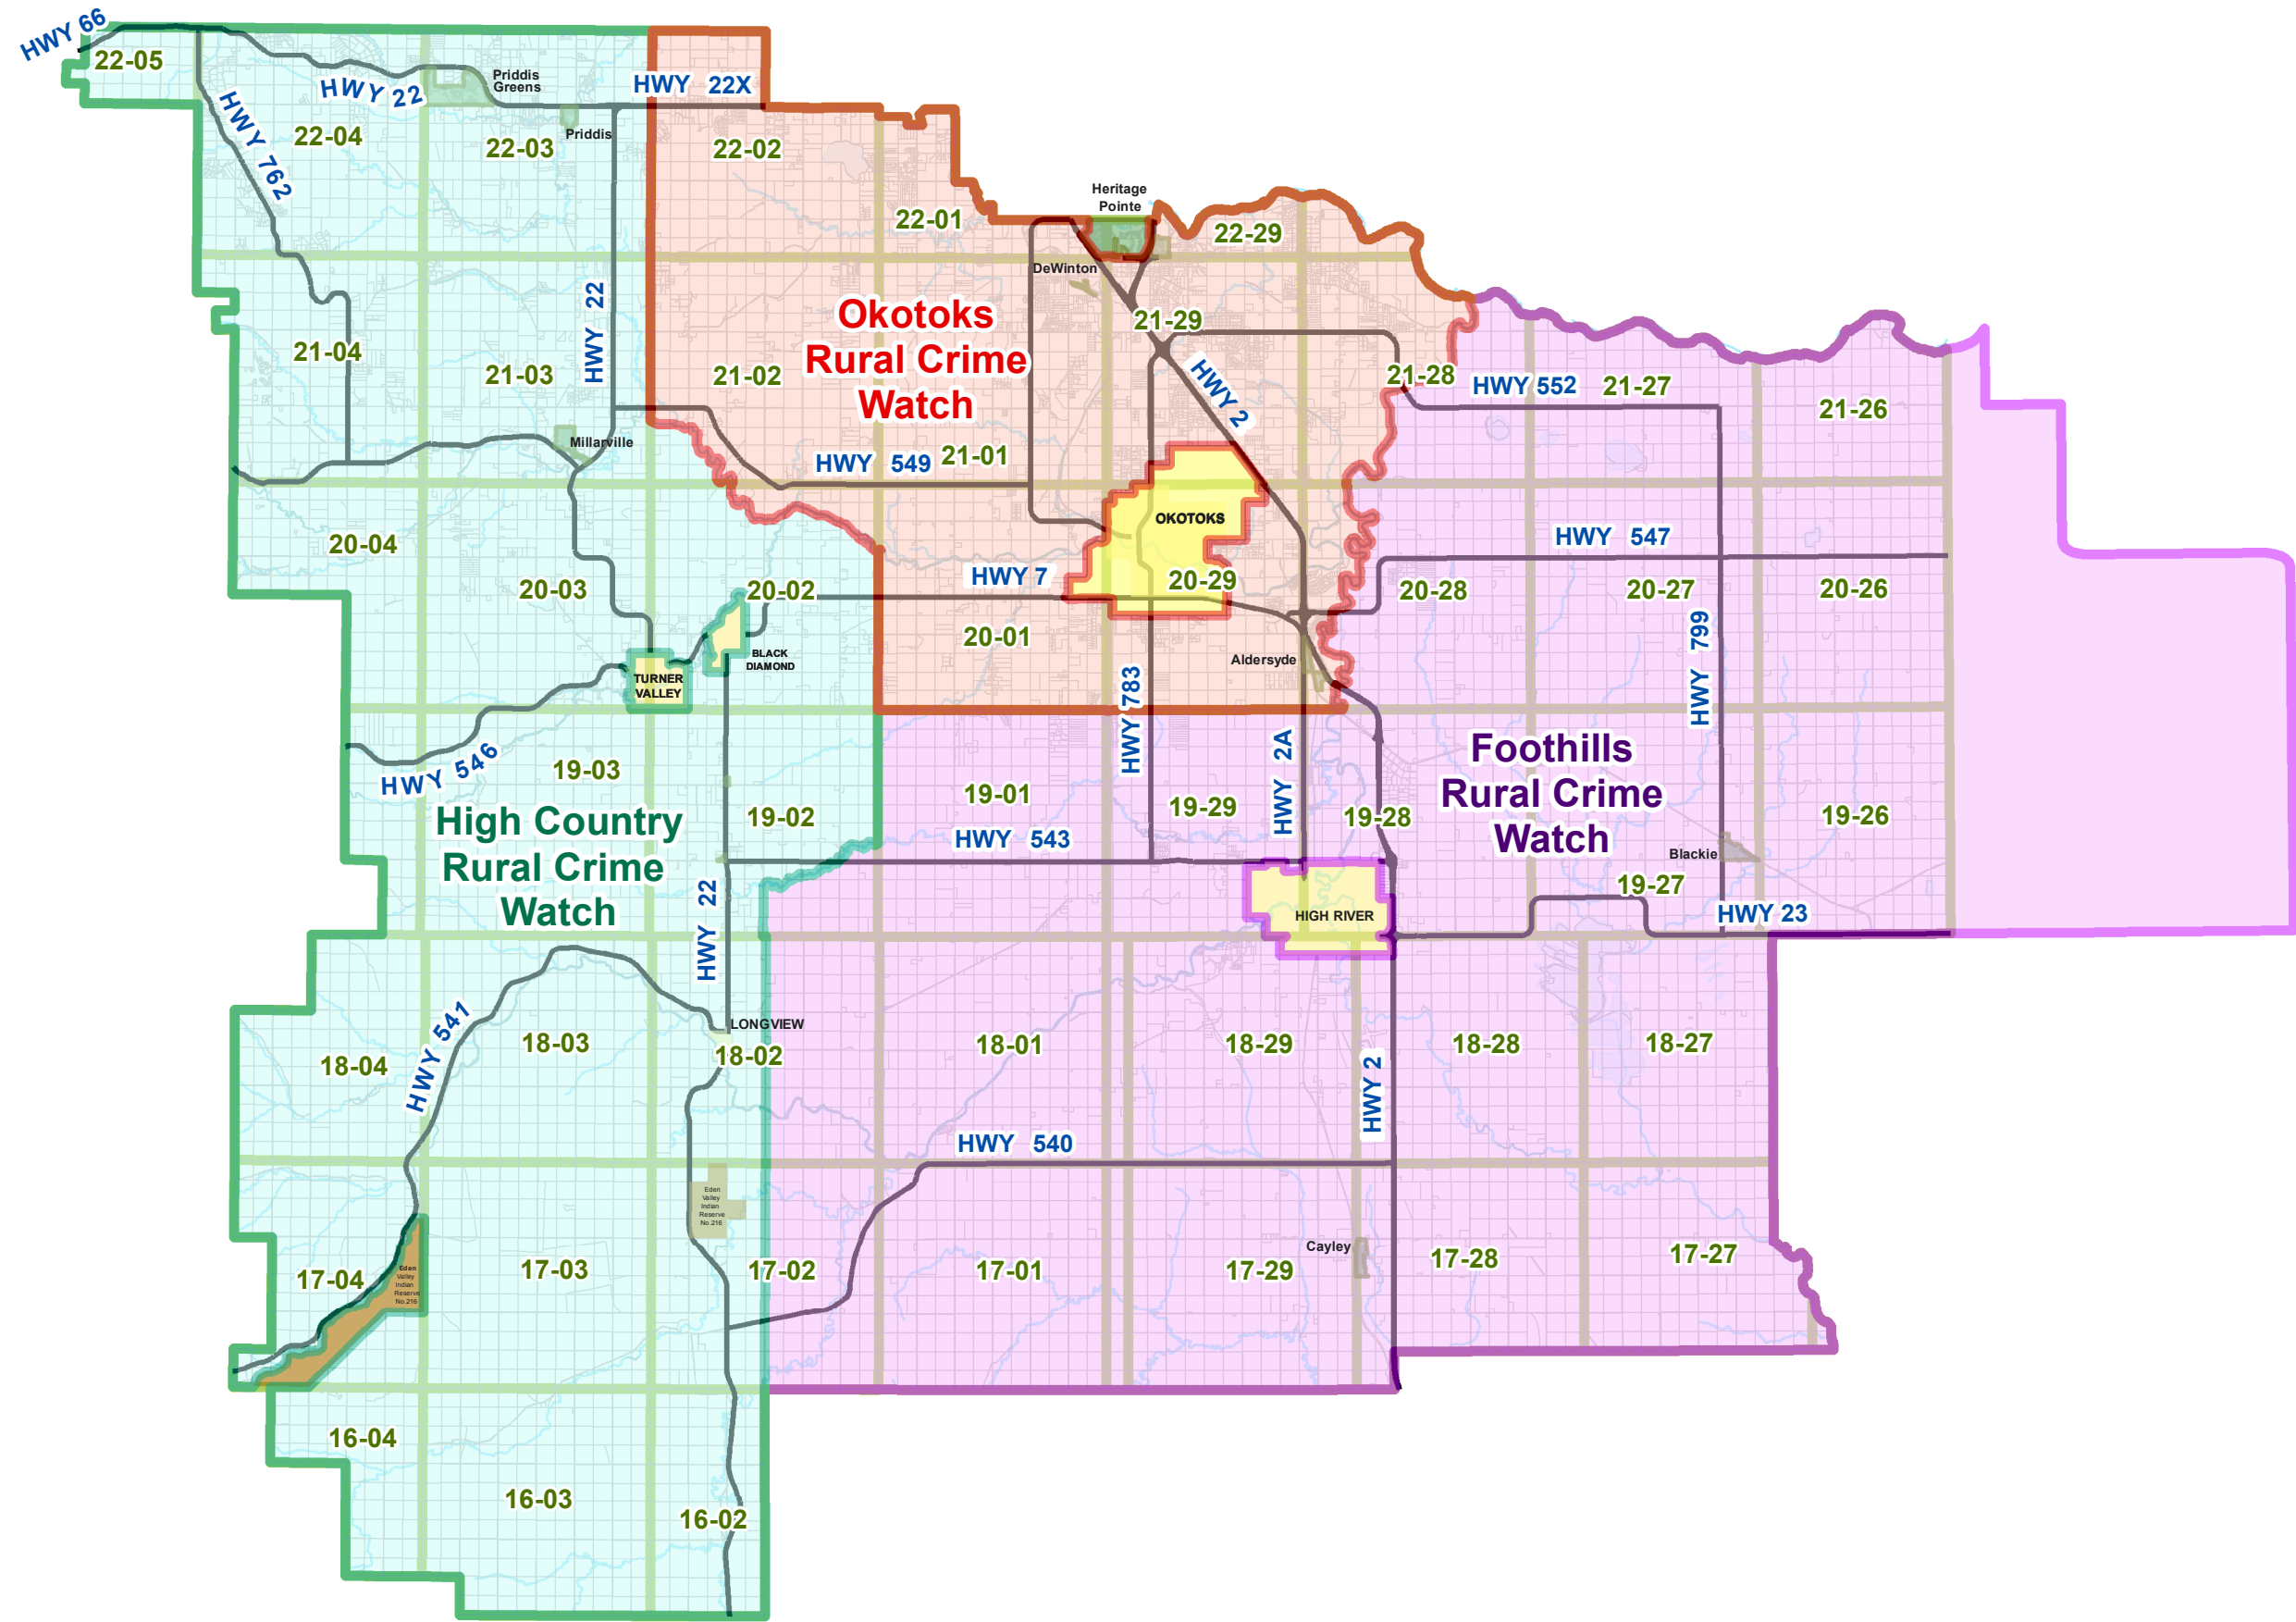

MD of Foothills Rural Crime Watch Areas

Legend

- High Country Rural Crime Watch
- Okotoks Rural Crime Watch
- Foothills Rural Crime Watch
- Townships

1 centimeter = 3,000 meters