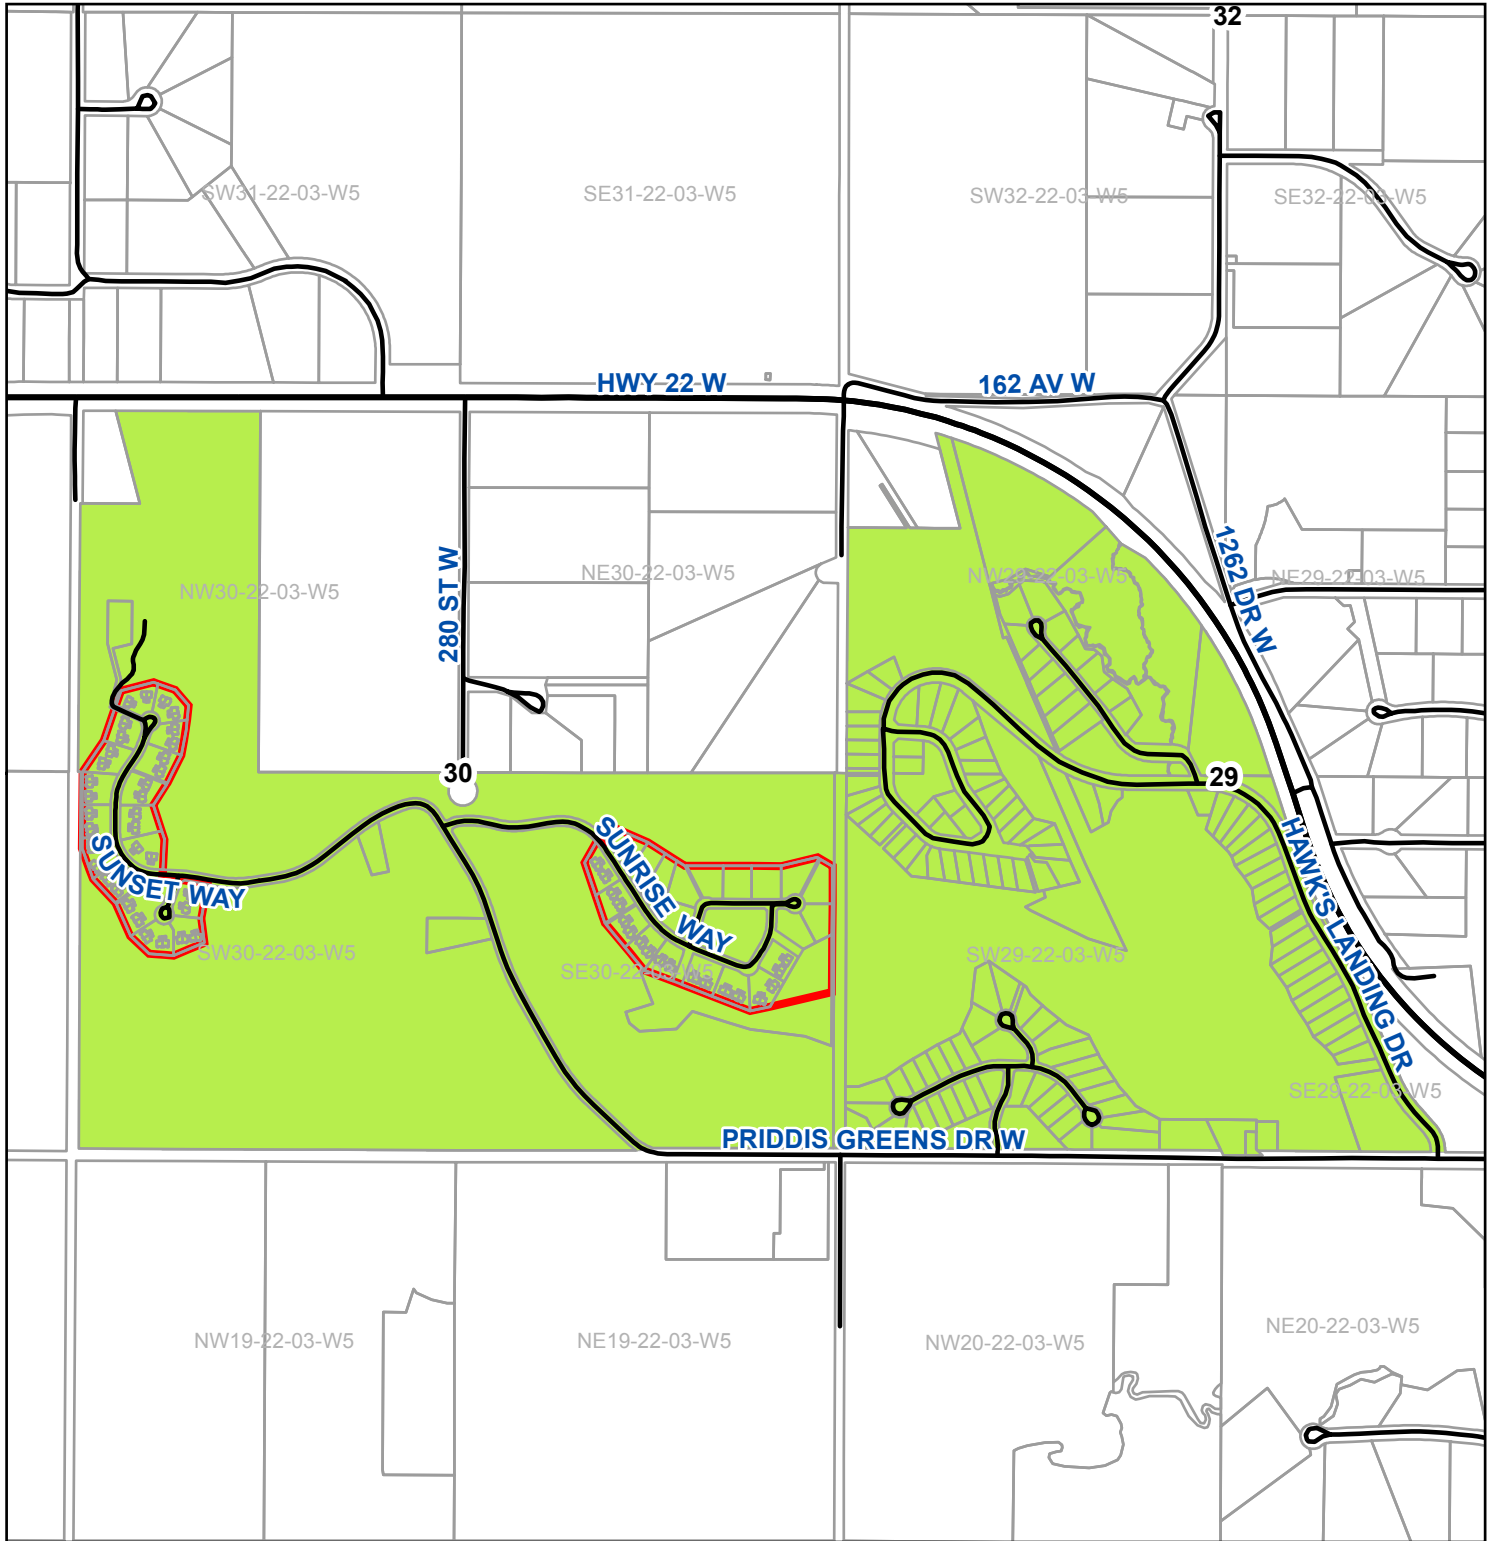

Schedule G: Priddis Greens Hamlet Boundary

1 centimeter = 160 meters

Date Created: 4/29/2016

Legend

-  Roads
-  Parcels
-  Previous Hamlet Boundary
-  Current Hamlet Boundary

This map is for demonstration purposes only. Reproduction, in whole or in part, is prohibited without express permission from the Municipal District of Foothills No. 31. The MD of Foothills No. 31 provides this information in good faith but provides no warranty nor accepts any liability arising from incorrect, incomplete or misleading information or its improper use.

Data Sources Include Municipal Records and AltaLIS.